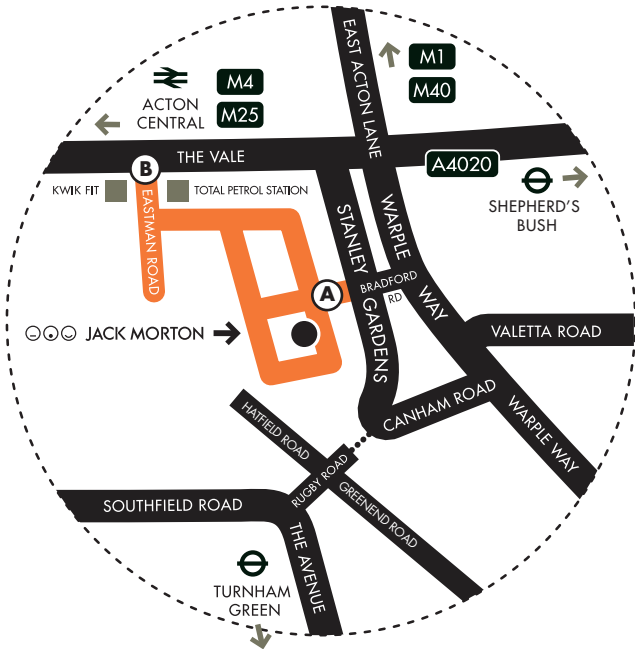

Directions

By Tube

Nearest Tube – Turnham Green (District Line).
 Turn right onto Turnham Green Terrace, over the mini roundabout and straight up The Avenue. Continue along this road for approximately 1/4 mile (about 10mins) then turn right into Rugby Road. At the end you will find an allyway which will take you onto Stanley Gardens. Acton Park Estate can be accessed on your left via a gate opposite Jack Morton reception.

By car

From central London – travel west along the A4020 Uxbridge Road.
 From M4 – leave motorway at Junction 1 and follow signs for the A315 (Chiswick High Road) east towards central London.
 From M40 – travel east towards central London on A40 Western Ave.

A Entry by car between 8.00am and 10.00am, Mon – Fri
 Exit by car between 8.00am and 20.00pm, Mon – Fri

B Entry / exit by car 24 hours, 7 days a week

The kettle's on, look forward to seeing you...