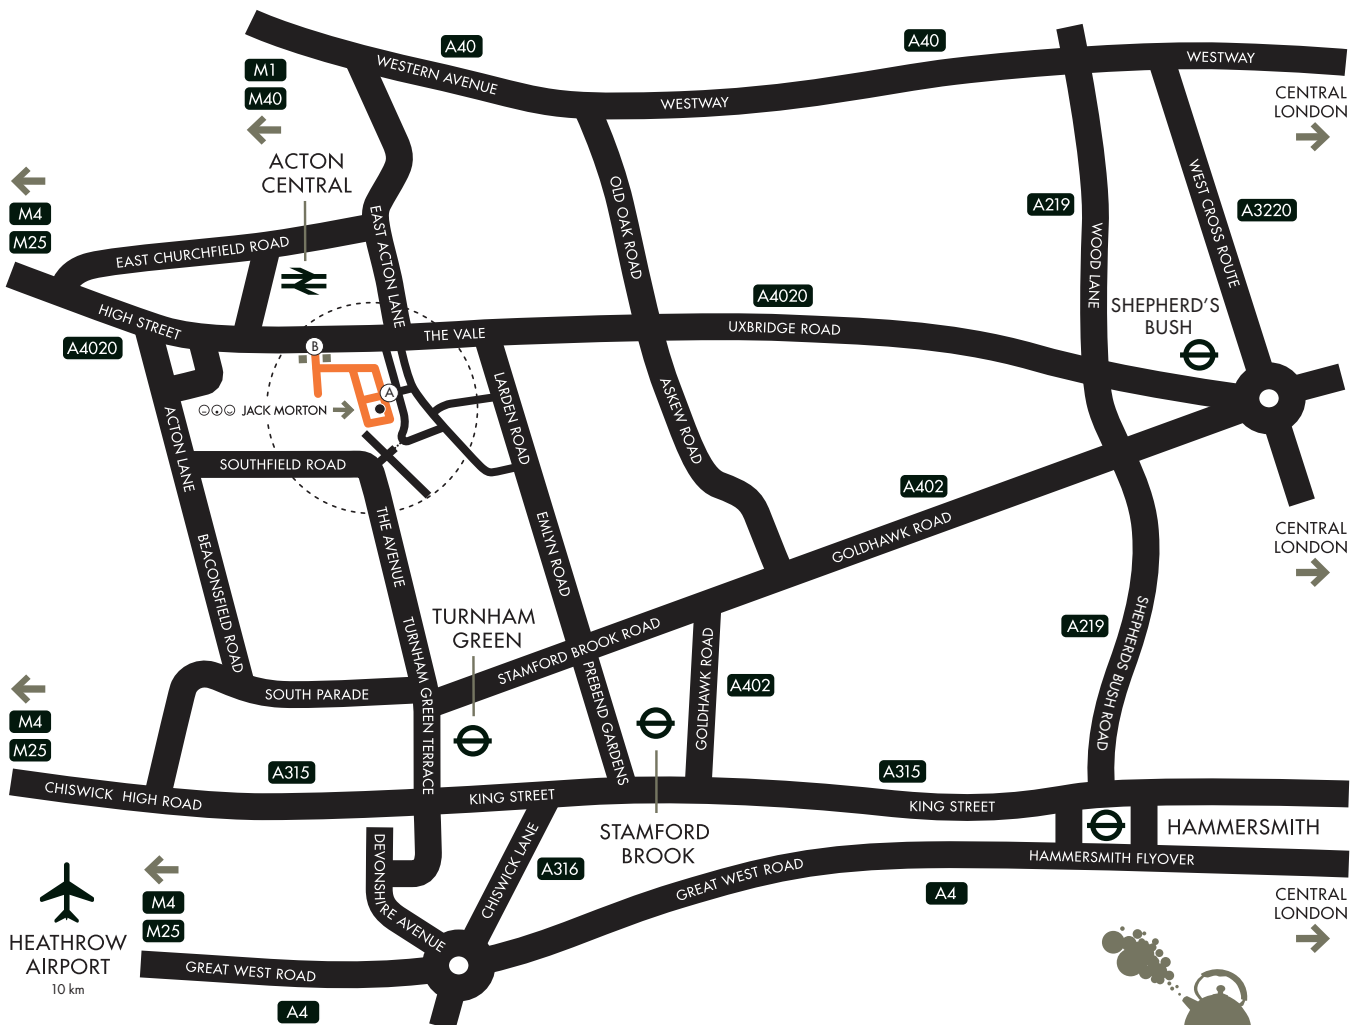

Directions

By Tube

Nearest Tube – Turnham Green (District Line).
 Turn right onto Turnham Green Terrace, over the mini roundabout and straight up The Avenue. Continue along this road for approximately 1/4 mile (about 10mins) then turn right into Rugby Road. At the end you will find an allyway which will take you onto Stanley Gardens. Acton Park Estate can be accessed on your left via a gate opposite Jack Morton reception.

By car

From central London – travel west along the A4020 Uxbridge Road.
 From M4 – leave motorway at Junction 1 and follow signs for the A315 (Chiswick High Road) east towards central London.
 From M40 – travel east towards central London on A40 Western Ave.

A Entry by car between 8.00am and 10.00am, Mon – Fri
 Exit by car between 8.00am and 20.00pm, Mon – Fri

B Entry / exit by car 24 hours, 7 days a week

The kettle's on, look forward to seeing you...